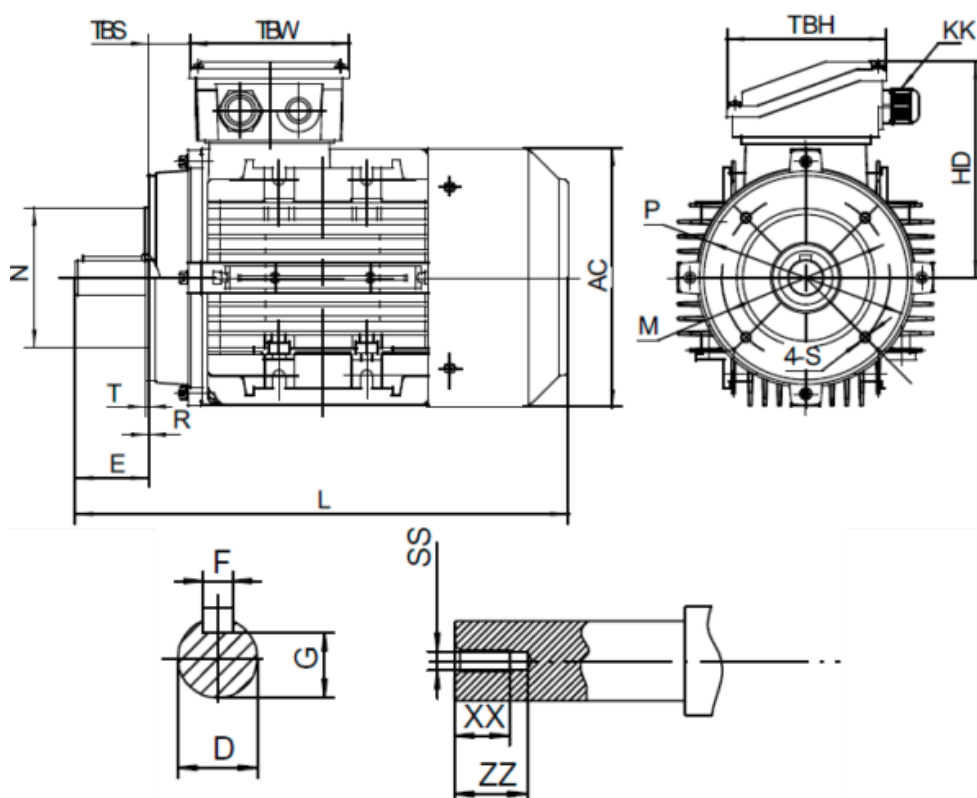

# Data Sheet

Article number: 25180150025201

Description: Kleedrive T3A 132M3-2 15.0kw 2800 rpm  
3x400/690V 50 HZ IP55 B14 Eff=91,9%

## Measures

AA = 260	L = 460/498	TBH = 118
AC = Ø261	M = Ø165	TBS = 36.5
AD = 323	N = Ø130	TBW = 118
D = Ø38	P = Ø200	XX = 28
E = 80	R = 0	ZZ = 37
F = 10	S = M10	
G = 33	SS = M12	
HD = 191	T = 3.5	